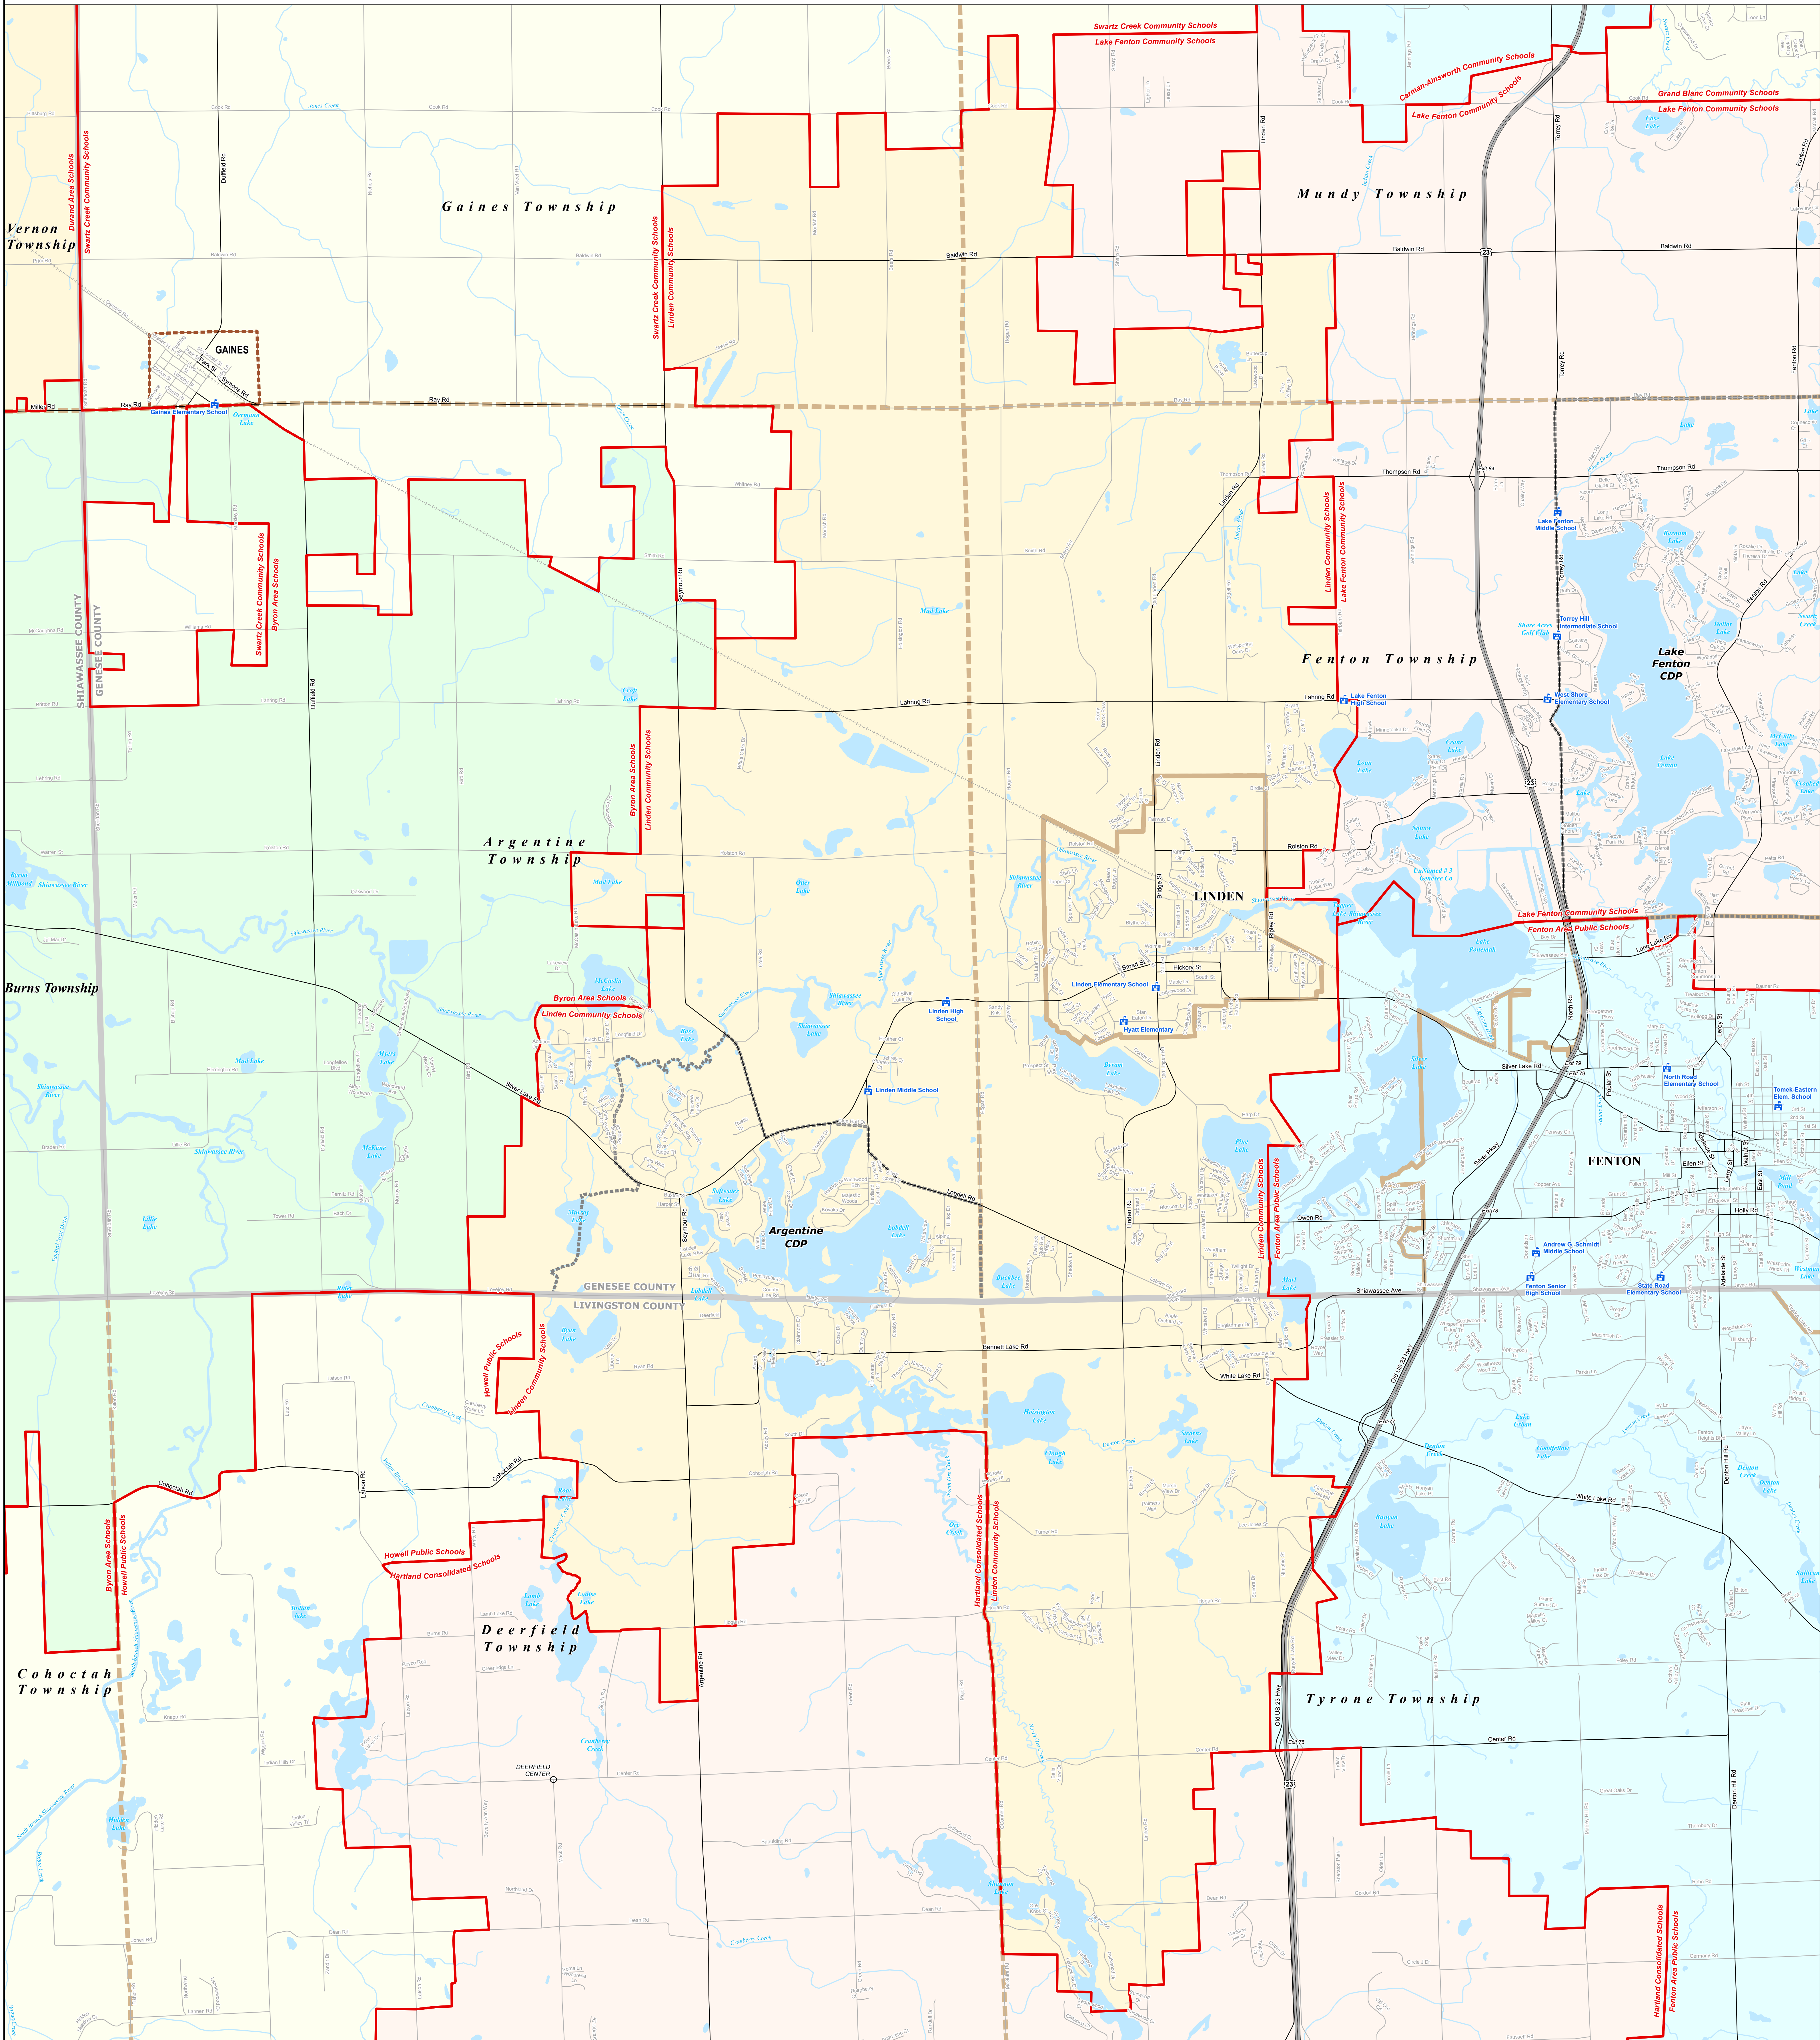

LINDEN COMMUNITY SCHOOLS

Genesee ISD

*Note: Non K-12 School Districts identified with Asterisk (*) in Name

11/14/13

Legend   - School District   - County   - City   - Township   - Village   - Census Designated Place   - School   - Freeway   - Highway   - Primary Road   - Local Road   - Railroad   - Water Feature   - River, Stream, or Drain

Source: Michigan Geographic Framework, v13a